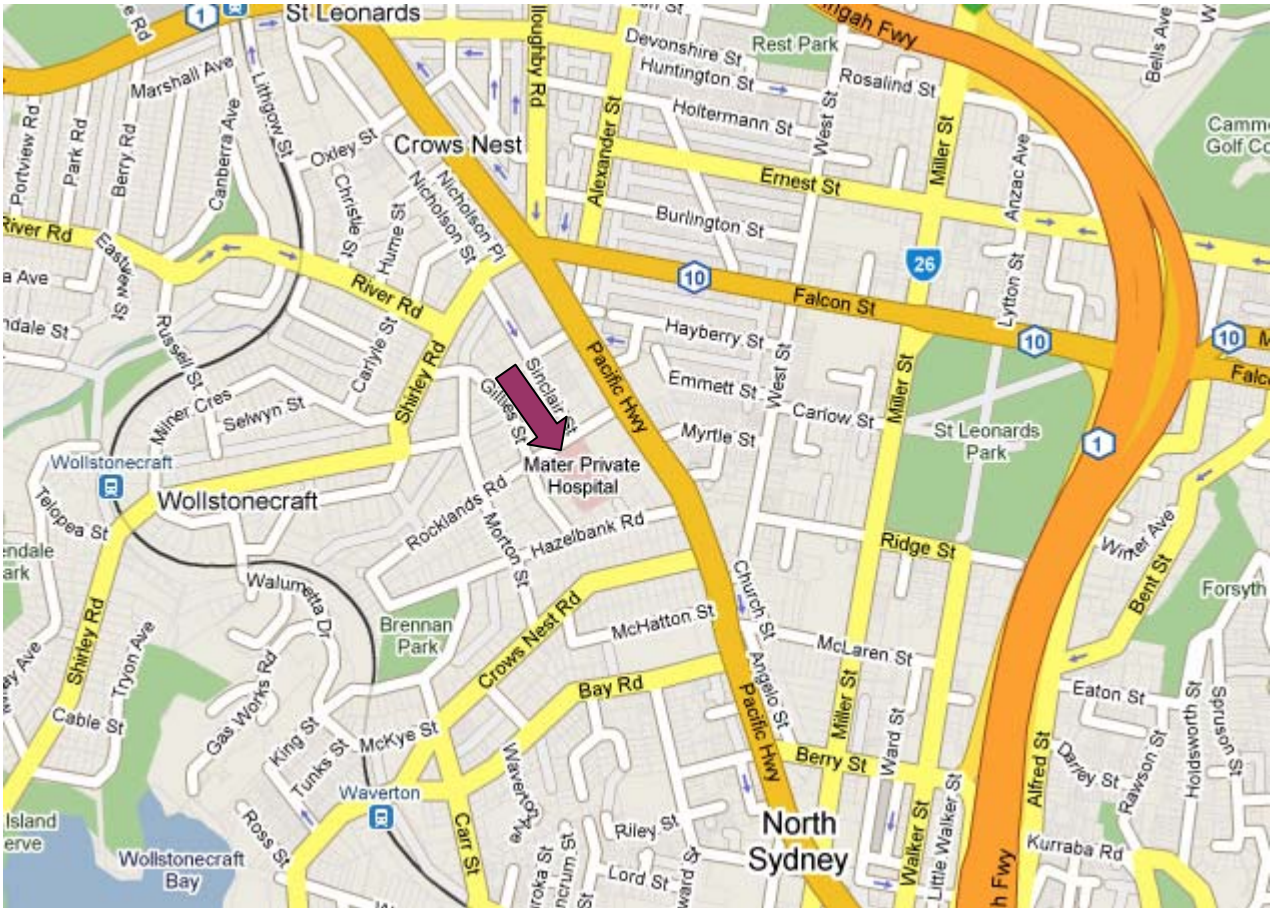

MATER CLINIC

PARKING: Paid parking: enter thru main entrance, keeping left, drive around and park underneath. Take lift to Level 1.
Street parking (2 hrs) available along Rocklands Rd and surrounding side streets.